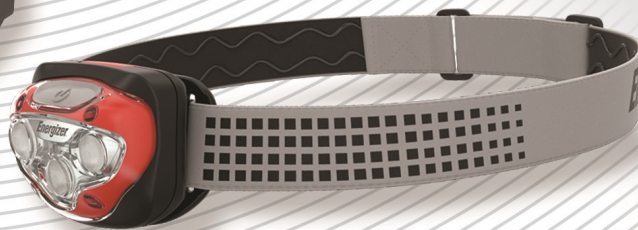

Energizer®

**INDUSTRIAL
Flashlight
Catalogue**

Energizer[®]

HEADLIGHTS

Energizer Cap Light, Flashlight with Hat Clip

The Energizer Cap Light is an ultra-slim solution designed to light your way, while keeping both hands free. For maximum convenience, the Energizer Cap Light can be easily clipped above the brim to provide an unobstructed view, and also pivots up to 90 degrees to direct light precisely where needed. The red LED provides discreet night vision, while the white LED delivers high-performance directional illumination. The Next-Push Off feature allows consumers to switch the light off without pressing through different light cycles. Designed to be rugged, yet compact and lightweight, the Energizer Cap Light is ideal for outdoor activities and offers an exceptional combination of brightness, runtime and durability.

Rugged metal clip to fasten securely to a variety of caps, hats and more

Pivots up to 90 degrees to direct light where needed

Up to 5X brighter than standard LED Technology

Operates on 2 AAA Energizer Max Batteries which are included with your purchase