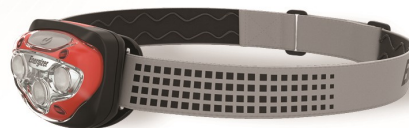

Powerful beam casts 400 lumens on High and 1000 lumens on Turbo.

Detaches from base for use as a handheld LED light.

This battery powered light is IPX4 water-resistant and impact-resistant up to 1 meter for dependable performance.

Comfortable, compact design and durable metal construction offer convenience and reliability.

ENHDHRL8 LUMENS: 1000

Energizer[®]

HEADLIGHTS
Industrial

Energizer Industrial 300 Lumens Headlamp

Light your way out of the dark with the ultra-comfortable, hands-free Energizer Industrial 300 Lumens Headlamp. Its pivoting head, up to 55-meter beam, and IPX4 water-resistant construction make it the ideal choice for early-morning runs, everyday projects, and late-night hikes. Its thoughtful design lets you adjust your light between 4 modes and your band from small to large. Its pivotable head design lets you adjust your light between 4 modes: high (great for hiking or hunting) to low (perfect for reading or using as a work light) to spot light (for viewing at a distance—great for biking) to flood (ideal for a wider visibility—indoors or outdoors). Give a round of applause for the hands-free light of Energizer Industrial 300 Lumens Headlamp.